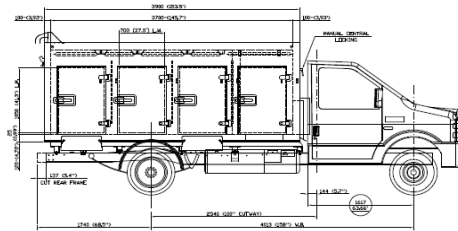

LOW TEMP INVENTORY AS OF

11/1/2024

X

Driving What's Right

Ryan Peters

Vice President | Sales

410-212-6434 (cell)

Ryan.Peters@Holman.com

VEHICLE NO	VIN	YEAR	MAKE	MODEL	Odometer	AUCTION CITY	STATE	AUCTION ZIP	STATUS	Last Known Body Installed
190431	1FDUF5GY6KEE44266	2019	FORD	F-550 CHASSIS	107610	MECHANICSB PA		17055	At Auction, Preparing	Cold Car
190016	1FDXE4FS2KDC07707	2019	FORD	E-450 SUPER DUTY		MECHANICSB PA		17055	Pending transportatoir	Cold Car
190017	1FDXE4FS4KDC07708	2019	FORD	E-450 SUPER DUTY		MECHANICSB PA		17055	Pending transportatoir	Cold Car
190445	1FDUF5GY0KEE44280	2019	FORD	F-550		MECHANICSB PA		17055	Pending transportatoir	Cold Car
19050B	1FDXE4FS4KDC52244	2019	FORD	E-450 SUPER DUTY		HATFIELD PA		19440	Pending transportatoir	Cold Car
19068B	1FDXE4FS2KDC57748	2019	FORD	E-450 SUPER DUTY		HATFIELD PA		19440	Pending transportatoir	Cold Car
21030A	1FDXE4FN7NDC29507	2022	FORD	E-450 CUTAWAY		ALIQUIPPA PA		15001	Available for sale	Cold Car
170046	54DC4W1C8HS800215	2017	ISUZU	NPR HD GAS REG		TEA SD		57064	At Auction, Preparing	Cold Car
181040	1FDXE4FS6JDC33225	2018	FORD	E-450 CUTAWAY	104399	TEA SD		57064	At Auction, Preparing	Johnson T
180212	1FDXE4FS4JDC24944	2018	FORD	E-450 SUPER DUTY		TEA SD		57064	Pending transportatoir	Cold Car
170393	54DC4W1C6HS807907	2017	ISUZU	NPR HD GAS REG	147909	JOHNSON CIT TN		37601	At Auction, Preparing	Cold Car
17030B	54DC4W1C2HS806611	2017	ISUZU	NPR-HD		JOHNSON CIT TN		37601	Pending transportatoir	Cold Car
17040D	54DC4W1C6HS808023	2017	ISUZU	NPR-HD		MURFREESBCTN		37129	Pending transportatoir	Cold Car
18016B	1FDXE4FS6JDC19664	2018	FORD	COMMERCIAL VANS		MURFREESBCTN		37129	At Auction, Preparing	Cold Car
190211	1FDXE4FS1KDC19329	2019	FORD	COMMERCIAL VANS	104256	JOHNSON CIT TN		37601	At Auction, Preparing	Cold Car
174139	1FDXE4FS7HDC69094	2017	FORD	E-450 CUTAWAY	141302	HUTCHINS TX		75141	Available for sale	Cold Car
180168	1FDXE4FS5JDC19669	2018	FORD	E-450 CUTAWAY	107043	HUTCHINS TX		75141	Available for sale	Cold Car
180045	1FDXE4FS3JDC17760	2018	FORD	E-450 CUTAWAY	159045	HUTCHINS TX		75141	At Auction, Preparing	Cold Car
190299	1FDXE4FS1KDC22568	2019	FORD	E-450 CUTAWAY	66308	HUTCHINS TX		75141	Available for sale	Cold Car
185030	54DC4W1BXJS801427	2018	ISUZU	NPR-HD		HARRISONBU VA		22801	Pending transportatoir	Cold Car
170167	54DC4W1B5HS802642	2017	ISUZU	NPR-HD		SHINNSTON WV		26431	Pending transportatoir	Cold Car
181005	1FDXE4FS6JDC33192	2018	FORD	E-SERIES CUTAWAY	92441	SHINNSTON WV		26431	Available for sale	Cold Car
180099	1FDXE4FS2JDC18947	2018	FORD	E-SERIES CUTAWAY	98609	SHINNSTON WV		26431	Available for sale	Cold Car
180115	1FDXE4FS0JDC18963	2018	FORD	E-SERIES CUTAWAY	120393	SHINNSTON WV		26431	Available for sale	Cold Car
180098	1FDXE4FS0JDC18946	2018	FORD	E-SERIES CUTAWAY	76235	SHINNSTON WV		26431	At Auction, Preparing	Cold Car
180040	1FDXE4FS5JDC17758	2018	FORD	E-450 SUPER DUTY		SHINNSTON WV		26431	Pending transportatoir	Cold Car
180142	1FDXE4FS3JDC18990	2018	FORD	E-450 SUPER DUTY		SHINNSTON WV		26431	Pending transportatoir	Cold Car
180210	1FDXE4FS0JDC24942	2018	FORD	E-450 SUPER DUTY		SHINNSTON WV		26431	Pending transportatoir	Cold Car