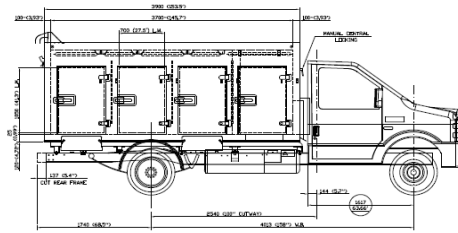

LOW TEMP INVENTORY AS OF

11/1/2024

X

Driving What's Right

Ryan Peters

Vice President | Sales

410-212-6434 (cell)

Ryan.Peters@Holman.com

VEHICLE NO	VIN	YEAR	MAKE	MODEL	Odometer	AUCTION CITY	STATE	AUCTION ZIP	STATUS	Last Known Body Installed
180219	1FDXE4FS1JDC24951	2018	FORD	E-450 CUTAWAY	87214	TRACY	CA	95377	At Auction, Preparing	Cold Car
190316	1FDUF5GY0KEE44151	2019	FORD	F550 4X2 RG	127902	ATLANTA	GA	30328	Available for sale	Cold Car
174059	1FDXE4FS2HDC69021	2017	FORD	E-450 CUTAWAY	154490	GRIMES	IA	50111	Available for sale	Cold Car
174140	1FDXE4FS9HDC69095	2017	FORD	E-450 CUTAWAY	142282	GRIMES	IA	50111	At Auction, Preparing	Cold Car
174179	1FDXE4FS6HDC72195	2017	FORD	E-450 CUTAWAY	143739	GRIMES	IA	50111	At Auction, Preparing	Cold Car
180083	1FDXE4FS9JDC18931	2018	FORD	E-450 CUTAWAY	209935	GRIMES	IA	50111	At Auction, Preparing	Cold Car
180118	1FDXE4FS6JDC18966	2018	FORD	E-450 CUTAWAY	95736	GRIMES	IA	50111	At Auction, Preparing	Cold Car
180195	1FDXE4FS4JDC24927	2018	FORD	E-450 CUTAWAY	118132	GRIMES	IA	50111	At Auction, Preparing	Cold Car
180151	1FDXE4FSXJDC18999	2018	FORD	E-450 SUPER DUTY		GRIMES	IA	50111	Pending transportatoir	Cold Car
190206	1FDXE4FS2KDC19324	2019	FORD	E-450 CUTAWAY	137266	GRIMES	IA	50111	At Auction, Preparing	Cold Car
190231	1FDXE4FS7KDC19349	2019	FORD	E-450 CUTAWAY	138423	GRIMES	IA	50111	At Auction, Preparing	Cold Car
19054C	1FDXE4FS1KDC52279	2019	FORD	E-450 CUTAWAY	86604	GRIMES	IA	50111	At Auction, Preparing	Cold Car
21007D	1FDXE4FN3MDC34217	2021	FORD	E-450 CUTAWAY	61455	GRIMES	IA	50111	At Auction, Preparing	Cold Car
21007E	1FDXE4FN5MDC34218	2021	FORD	E-SERIES CUTAWAY	78033	GRIMES	IA	50111	At Auction, Preparing	Cold Car
21025D	1FDXE4FN6NDC29482	2022	FORD	E-450 CUTAWAY	68826	GRIMES	IA	50111	At Auction, Preparing	Cold Car
21026C	1FDXE4FNXNDC29484	2022	FORD	E-450 CUTAWAY	58398	GRIMES	IA	50111	At Auction, Preparing	Cold Car
17004A	54DC4W1C4HS800213	2017	ISUZU	NPR HD GAS REG	153116	HOFFMAN ES	IL	60169	Available for sale	Cold Car
174077	1FDXE4FSXHDC69039	2017	FORD	E-450 CUTAWAY	149896	CENTREVILLE	IL	62207	Available for sale	Cold Car
170327	54DC4W1C2HS806222	2017	ISUZU	NPR HD GAS REG	173350	MORTON	IL	61550	At Auction, Preparing	Cold Car
170375	54DC4W1C2HS803997	2017	ISUZU	NPR HD GAS REG	102090	MORTON	IL	61550	At Auction, Preparing	Cold Car
174135	1FDXE4FS6HDC69605	2017	FORD	E-450 CUTAWAY	203609	MORTON	IL	61550	At Auction, Preparing	Cold Car
170074	54DC4W1B4HS800736	2017	ISUZU	NPR-HD		ROCKFORD	IL	61109	Pending transportatoir	Cold Car
174156	1FDXE4FS1HDC69110	2017	FORD	E-450 SUPER DUTY		ROCKFORD	IL	61109	Pending transportatoir	Cold Car
17002I	54DC4W1C6HS800343	2017	ISUZU	NPR-HD		ROCKFORD	IL	61109	Pending transportatoir	Cold Car
180094	1FDXE4FS3JDC18942	2018	FORD	E-450 CUTAWAY	167860	MORTON	IL	61550	Available for sale	Cold Car
180227	1FDXE4FS6JDC24959	2018	FORD	E-450 CUTAWAY	153181	MORTON	IL	61550	Available for sale	Cold Car
180283	1FDXE4FSXJDC25015	2018	FORD	E-450 CUTAWAY	116888	MORTON	IL	61550	Available for sale	Cold Car
180087	1FDXE4FS6JDC18935	2018	FORD	E-SERIES CUTAWAY	157383	ROCKFORD	IL	61109	Available for sale	Cold Car