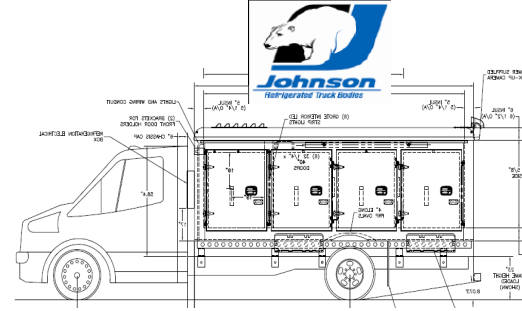

LOW TEMP INVENTORY AS OF

11/1/2024

X

**Ryan Peters**  
 Driving What's Right  
 Vice President | Sales  
 410-212-6434 (cell)  
[Ryan.Peters@Holman.com](mailto:Ryan.Peters@Holman.com)

VEHICLE NO	VIN	YEAR	MAKE	MODEL	Odometer	AUCTION CITY	STATE	AUCTION ZIP	STATUS	Last Known Body Installed
19042C	1FDUF5GY0KEE44263	2019	FORD	F-550 CHASSIS	120341	JEFFERSONV	IN	47130	Available for sale	Cold Car
19039A	1FDUF5GY0KEE44229	2019	FORD	SUPER DUTY F-550 DRW	95590	FORT WAYNE	IN	46818	Available for sale	Cold Car
190371	1FDUF5GYXKEE44206	2019	FORD	SUPER DUTY F-550 DRW	100960	FORT WAYNE	IN	46818	At Auction, Preparing	Cold Car
190592	1FDXE4FS8KDC53722	2019	FORD	E-SERIES CUTAWAY	64183	FORT WAYNE	IN	46818	At Auction, Preparing	Cold Car
19053B	1FDXE4FS2KDC52274	2019	FORD	E-450 CUTAWAY	128647	JEFFERSONV	IN	47130	At Auction, Preparing	Cold Car
190484	54DC4W1B3KS802081	2019	ISUZU	NPR-HD		FORT WAYNE	IN	46818	Pending transportatoir	Cold Car
190622	1FDXE4FS6KDC53752	2019	FORD	E-450 SUPER DUTY		FORT WAYNE	IN	46818	Pending transportatoir	Cold Car
190623	1FDXE4FS8KDC53753	2019	FORD	E-450 SUPER DUTY		FORT WAYNE	IN	46818	Pending transportatoir	Cold Car
190625	1FDXE4FS4KDC57685	2019	FORD	E-450 SUPER DUTY		JEFFERSONV	IN	47130	Pending transportatoir	Cold Car
190637	1FDXE4FS0KDC57697	2019	FORD	E-450 SUPER DUTY		FORT WAYNE	IN	46818	Pending transportatoir	Cold Car
190659	1FDXE4FS6KDC57719	2019	FORD	E-450 SUPER DUTY		FORT WAYNE	IN	46818	Pending transportatoir	Cold Car
19055A	1FDXE4FS4KDC52292	2019	FORD	E-450 SUPER DUTY		JEFFERSONV	IN	47130	Pending transportatoir	Cold Car
21009H	1FDXE4FN0MDC34241	2021	FORD	E-450 CUTAWAY	96971	JEFFERSONV	IN	47130	Available for sale	Cold Car
21000D	1FDXE4FN5MDC34154	2021	FORD	E-450 SUPER DUTY		FORT WAYNE	IN	46818	Pending transportatoir	Cold Car
21028C	1FDXE4FN1NDC29969	2022	FORD	E-450 CUTAWAY	62487	JEFFERSONV	IN	47130	Available for sale	Cold Car
21027A	1FDXE4FN0NDC29493	2022	FORD	E-450 SUPER DUTY		JEFFERSONV	IN	47130	Pending transportatoir	Cold Car
21027B	1FDXE4FN2NDC29494	2022	FORD	E-450 SUPER DUTY		JEFFERSONV	IN	47130	Pending transportatoir	Cold Car
21030E	1FDXE4FN1NDC31673	2022	FORD	E-450 SUPER DUTY		JEFFERSONV	IN	47130	Pending transportatoir	Cold Car
21030F	1FDXE4FN3NDC31674	2022	FORD	E-450 SUPER DUTY		JEFFERSONV	IN	47130	Pending transportatoir	Cold Car
180138	1FDXE4FS1JDC18986	2018	FORD	E-450 SUPER DUTY		ACTON	MA	1720	Pending transportatoir	Cold Car
181036	1FDXE4FS9JDC33221	2018	FORD	E-450 SUPER DUTY		ACTON	MA	1720	Pending transportatoir	Johnson T
19052E	1FDXE4FS6KDC52259	2019	FORD	E-450 CUTAWAY	127934	ACTON	MA	1720	At Auction, Preparing	Cold Car
19053A	1FDXE4FS5KDC52270	2019	FORD	E-450 CUTAWAY	104044	ACTON	MA	1720	At Auction, Preparing	Cold Car
190380	1FDUF5GY0KEE44215	2019	FORD	F-550		ACTON	MA	1720	Pending transportatoir	Cold Car
190381	1FDUF5GY2KEE44216	2019	FORD	F-550		ACTON	MA	1720	Pending transportatoir	Cold Car
190391	1FDUF5GY5KEE44226	2019	FORD	F-550		ACTON	MA	1720	Pending transportatoir	Cold Car
190639	1FDXE4FS4KDC57699	2019	FORD	E-450 SUPER DUTY		ACTON	MA	1720	Pending transportatoir	Cold Car
170403	54DC4W1C1HS808043	2017	ISUZU	NPR-HD		BELCAMP	MD	21017	Pending transportatoir	Cold Car