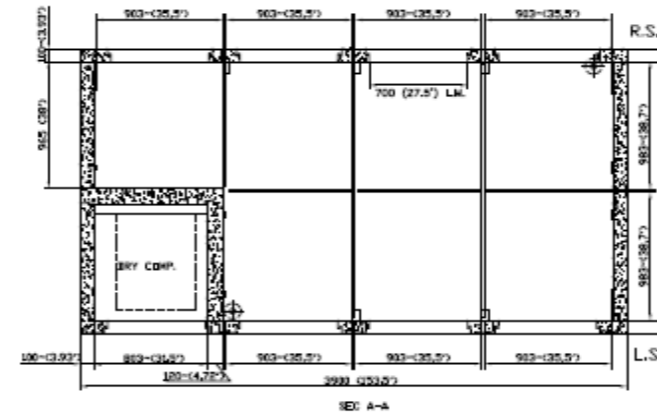

Vendor	Location	Body OEM Number	Count
Valero	Delmont, PA	Cold Car	22
Knapheide	Taylor, MO	Cold Car	21

DIMENSION TO BE CHECKED DEPENDING ON BACK OF CAB DIMENSION/TYPER

	UFFICIO TECNICO	Denominazione
	<b>REFRIGERATED BODY</b> 3900x2180x1600h FOR CHASSIS CAB FORD E450 W. 4013 (INC 158) CUTAWAY	