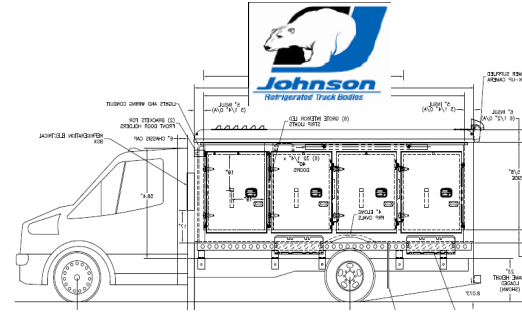

LOW TEMP INVENTORY AS OF

11/1/2024

X

Driving What's Right

Ryan Peters

Vice President | Sales

410-212-6434 (cell)

Ryan.Peters@Holman.com

VEHICLE NO	VIN	YEAR	MAKE	MODEL	Odometer	AUCTION CITY	STATE	AUCTION ZIP	STATUS	Last Known Body Installed
210449	1FDXE4FN2NDC39426	2022	FORD	E-450 CUTAWAY	13	MORTON	IL	61550	At Auction, Preparing	Cold Car
210450	1FDXE4FN4NDC39427	2022	FORD	E-450 CUTAWAY	17	MORTON	IL	61550	At Auction, Preparing	Cold Car
210451	1FDXE4FN6NDC39428	2022	FORD	E-450 CUTAWAY	13	MORTON	IL	61550	At Auction, Preparing	Cold Car
210452	1FDXE4FN8NDC39429	2022	FORD	E-450 CUTAWAY	12	MORTON	IL	61550	At Auction, Preparing	Cold Car
210453	1FDXE4FN4NDC39430	2022	FORD	E-450 CUTAWAY	13	MORTON	IL	61550	At Auction, Preparing	Cold Car
210454	1FDXE4FN6NDC39431	2022	FORD	E-450 CUTAWAY	14	MORTON	IL	61550	At Auction, Preparing	Cold Car
210455	1FDXE4FN8NDC39432	2022	FORD	E-450 CUTAWAY	19	MORTON	IL	61550	At Auction, Preparing	Cold Car
210457	1FDXE4FN1NDC39434	2022	FORD	E-450 CUTAWAY	13	MORTON	IL	61550	At Auction, Preparing	Cold Car
174198	1FDXE4FS6HDC72214	2017	FORD	E-450 CUTAWAY	149388	JEFFERSONV	IN	47130	Available for sale	Cold Car
170309	54DC4W1C4HS806528	2017	ISUZU	NPR HD GAS REG	143676	JEFFERSONV	IN	47130	At Auction, Preparing	Cold Car
174216	1FDXE4FS8HDC72232	2017	FORD	E-450 CUTAWAY	197114	JEFFERSONV	IN	47130	At Auction, Preparing	Cold Car
170383	54DC4W1C6HS807891	2017	ISUZU	NPR-HD		FORT WAYNE	IN	46818	Pending transportatoir	Cold Car
174106	1FDXE4FS6HDC69068	2017	FORD	E-450 SUPER DUTY		FORT WAYNE	IN	46818	Pending transportatoir	Cold Car
174167	1FDXE4FS4HDC69117	2017	FORD	E-450 SUPER DUTY		FORT WAYNE	IN	46818	Pending transportatoir	Cold Car
174175	1FDXE4FS9HDC72191	2017	FORD	E-450 SUPER DUTY		JEFFERSONV	IN	47130	Pending transportatoir	Cold Car
174223	1FDXE4FS0HDC72239	2017	FORD	E-450 SUPER DUTY		JEFFERSONV	IN	47130	Pending transportatoir	Cold Car
17040C	54DC4W1C4HS808022	2017	ISUZU	NPR-HD		JEFFERSONV	IN	47130	Pending transportatoir	Cold Car
180110	1FDXE4FS7JDC18958	2018	FORD	E-450 CUTAWAY	151458	JEFFERSONV	IN	47130	Available for sale	Cold Car
180003	1FDXE4FS4JDC17461	2018	FORD	E-450 CUTAWAY	169287	JEFFERSONV	IN	47130	Available for sale	Cold Car
180186	1FDXE4FS7JDC19687	2018	FORD	E-450 CUTAWAY	105991	JEFFERSONV	IN	47130	Available for sale	Cold Car
180243	1FDXE4FS4JDC24975	2018	FORD	E-450 CUTAWAY	173452	JEFFERSONV	IN	47130	Available for sale	Cold Car
18000D	1FDXE4FS8JDC17463	2018	FORD	E-450 CUTAWAY	158436	JEFFERSONV	IN	47130	Available for sale	Cold Car
180065	1FDXE4FS1JDC24917	2018	FORD	E-SERIES CUTAWAY	145293	FORT WAYNE	IN	46818	Available for sale	Cold Car
180064	1FDXE4FSXJDC24916	2018	FORD	E-SERIES CUTAWAY	140602	FORT WAYNE	IN	46818	Available for sale	Cold Car
181010	1FDXE4FS3JDC33196	2018	FORD	E-SERIES CUTAWAY	180790	FORT WAYNE	IN	46818	At Auction, Preparing	Cold Car
180032	1FDXE4FS3JDC17483	2018	FORD	E-450 SUPER DUTY		FORT WAYNE	IN	46818	Pending transportatoir	Cold Car
180166	1FDXE4FS1JDC19667	2018	FORD	E-450 SUPER DUTY		JEFFERSONV	IN	47130	Pending transportatoir	Cold Car
180254	1FDXE4FS9JDC24986	2018	FORD	E-450 SUPER DUTY		JEFFERSONV	IN	47130	Pending transportatoir	Cold Car