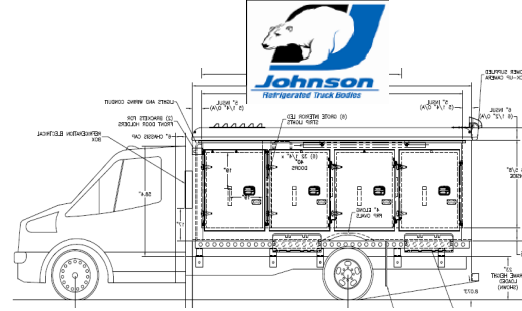

LOW TEMP INVENTORY AS OF

11/1/2024

X

Driving What's Right

Ryan Peters

Vice President | Sales

410-212-6434 (cell)

Ryan.Peters@Holman.com