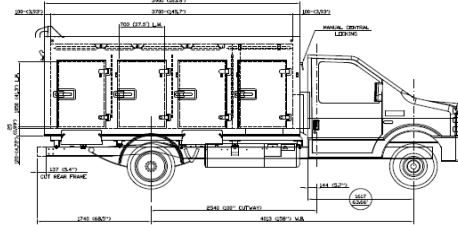

LOW TEMP INVENTORY AS OF

11/1/2024

X

Driving What's Right

Ryan Peters

Vice President | Sales

410-212-6434 (cell)

Ryan.Peters@Holman.com

VEHICLE NO	VIN	YEAR	MAKE	MODEL	Odometer	AUCTION CITY	STATE	AUCTION ZIP	STATUS	Last Known Body Installed
190123	1FDXE4FS3KDC07814	2019	FORD	E-450 SUPER DUTY		OSSEO	MN	55369	Pending transportatoir	Cold Car
190140	1FDXE4FS7KDC19268	2019	FORD	E-450 SUPER DUTY		OSSEO	MN	55369	Pending transportatoir	Cold Car
190343	1FDUF5GY9KEE44178	2019	FORD	F-550		OSSEO	MN	55369	Pending transportatoir	Cold Car
190347	1FDUF5GY0KEE44182	2019	FORD	F-550		OSSEO	MN	55369	Pending transportatoir	Cold Car
190357	1FDUF5GY3KEE44192	2019	FORD	F-550		OSSEO	MN	55369	Pending transportatoir	Cold Car
190368	1FDUF5GY4KEE44203	2019	FORD	F-550		OSSEO	MN	55369	Pending transportatoir	Cold Car
190383	1FDUF5GY6KEE44218	2019	FORD	F-550		OSSEO	MN	55369	Pending transportatoir	Cold Car
190398	1FDUF5GY2KEE44233	2019	FORD	F-550		OSSEO	MN	55369	Pending transportatoir	Cold Car
190407	1FDUF5GY3KEE44242	2019	FORD	F-550		OSSEO	MN	55369	Pending transportatoir	Cold Car
190582	1FDXE4FS2KDC53554	2019	FORD	E-450 SUPER DUTY		OSSEO	MN	55369	Pending transportatoir	Cold Car
21003D	1FDXE4FNXMDC34179	2021	FORD	E-450 CUTAWAY	68276	OSSEO	MN	55369	At Auction, Preparing	Cold Car
21006D	1FDXE4FN6MDC34213	2021	FORD	E-450 CUTAWAY	36466	OSSEO	MN	55369	At Auction, Preparing	Cold Car
21016D	1FDXE4FN4MDC34419	2021	FORD	E-450 CUTAWAY	58371	OSSEO	MN	55369	At Auction, Preparing	Cold Car
21006C	1FDXE4FN2MDC34211	2021	FORD	E-450 SUPER DUTY		OSSEO	MN	55369	Pending transportatoir	Cold Car
21009D	1FDXE4FN4MDC34243	2021	FORD	E-450 SUPER DUTY		OSSEO	MN	55369	Pending transportatoir	Cold Car
21034C	1FDXE4FN7NDC34450	2022	FORD	ECONOLINE	48810	HAM LAKE	MN	55304	Available for sale	Cold Car
21022C	1FDXE4FN7NDC26445	2022	FORD	E-450 CUTAWAY	41827	OSSEO	MN	55369	At Auction, Preparing	Cold Car
21024F	1FDXE4FN1NDC29244	2022	FORD	E-450 CUTAWAY	42820	OSSEO	MN	55369	At Auction, Preparing	Cold Car
21026H	1FDXE4FN5NDC29490	2022	FORD	E-450 CUTAWAY	24927	OSSEO	MN	55369	At Auction, Preparing	Cold Car
21026I	1FDXE4FN7NDC29491	2022	FORD	E-450 CUTAWAY	26973	OSSEO	MN	55369	At Auction, Preparing	Cold Car
21033B	1FDXE4FN0NDC34449	2022	FORD	E-450 CUTAWAY	34170	OSSEO	MN	55369	At Auction, Preparing	Cold Car
21030B	1FDXE4FNXNDC29985	2022	FORD	E-450 SUPER DUTY		OSSEO	MN	55369	Pending transportatoir	Cold Car
180152	1FDXE4FS1JDC19653	2018	FORD	E-450 CUTAWAY	149083	KANSAS CITY MO		64153	At Auction, Preparing	Cold Car
180230	1FDXE4FS6JDC24962	2018	FORD	E-450 CUTAWAY	151202	KANSAS CITY MO		64153	At Auction, Preparing	Cold Car
180108	1FDXE4FS3JDC18956	2018	FORD	E-450 SUPER DUTY		KANSAS CITY MO		64153	Pending transportatoir	Cold Car
180240	1FDXE4FS9JDC24972	2018	FORD	E-450 SUPER DUTY		KANSAS CITY MO		64153	Pending transportatoir	Cold Car
180241	1FDXE4FS0JDC24973	2018	FORD	E-450 SUPER DUTY		KANSAS CITY MO		64153	Pending transportatoir	Cold Car
181033	1FDXE4FS9JDC33218	2018	FORD	E-450 SUPER DUTY		KANSAS CITY MO		64153	Pending transportatoir	Johnson T