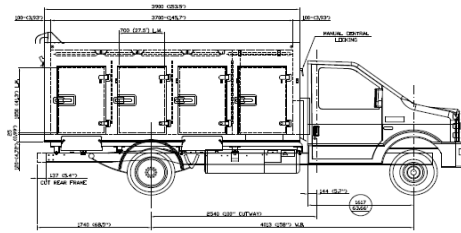

LOW TEMP INVENTORY AS OF

11/1/2024

Driving What's Right

Ryan Peters

Vice President | Sales

410-212-6434 (cell)

Ryan.Peters@Holman.com

X

VEHICLE NO	VIN	YEAR	MAKE	MODEL	Odometer	AUCTION CITY	STATE	AUCTION ZIP	STATUS	Last Known Body Installed
181030	1FDXE4FS3JDC33215	2018	FORD	E-450 SUPER DUTY		SHINNSTON	WV	26431	Pending transportatoir	Johnson T
190341	1FDUF5GY5KEE44176	2019	FORD	SUPER DUTY F-550 DRW	91166	SHINNSTON	WV	26431	Available for sale	Cold Car
190338	1FDUF5GYXKEE44173	2019	FORD	SUPER DUTY F-550 DRW	110466	SHINNSTON	WV	26431	Available for sale	Cold Car
190433	1FDUF5GYXKEE44268	2019	FORD	SUPER DUTY F-550 DRW	102595	SHINNSTON	WV	26431	Available for sale	Cold Car
190204	1FDXE4FS9KDC19322	2019	FORD	E-SERIES CUTAWAY	88080	SHINNSTON	WV	26431	Available for sale	Cold Car
190069	1FDXE4FS6KDC07760	2019	FORD	E-450 SUPER DUTY		SHINNSTON	WV	26431	Pending transportatoir	Cold Car
190318	1FDUF5GY4KEE44153	2019	FORD	F-550		SHINNSTON	WV	26431	Pending transportatoir	Cold Car
190425	1FDUF5GY5KEE44260	2019	FORD	F-550		SHINNSTON	WV	26431	Pending transportatoir	Cold Car
21006F	1FDXE4FN4MDC34209	2021	FORD	E-SERIES CUTAWAY	68818	SHINNSTON	WV	26431	Available for sale	Cold Car
21000C	1FDXE4FN1MDC34149	2021	FORD	E-SERIES CUTAWAY	112679	SHINNSTON	WV	26431	Available for sale	Cold Car
21000E	1FDXE4FNXMDC34148	2021	FORD	E-SERIES CUTAWAY	89764	SHINNSTON	WV	26431	Available for sale	Cold Car

Vendor	Location	Body OEM Number	Count
Valero	Delmont, PA	Cold Car	22
Knapheide	Taylor, MO	Cold Car	21