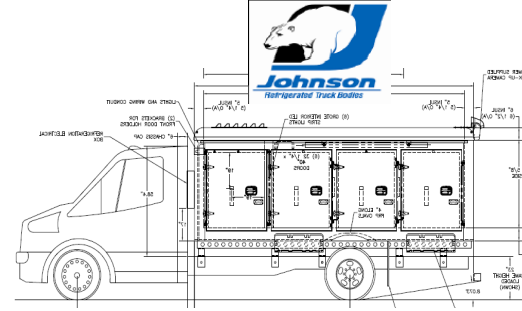

LOW TEMP INVENTORY AS OF

11/1/2024

X

Driving What's Right

Ryan Peters

Vice President | Sales

410-212-6434 (cell)

Ryan.Peters@Holman.com

VEHICLE NO	VIN	YEAR	MAKE	MODEL	Odometer	AUCTION CITY	STATE	AUCTION ZIP	STATUS	Last Known Body Installed
180219	1FDXE4FS1JDC24951	2018	FORD	E-450 CUTAWAY	87214	TRACY	CA	95377	At Auction, Preparing	Cold Car
190316	1FDUF5GY0KEE44151	2019	FORD	F550 4X2 RG	127902	ATLANTA	GA	30328	Available for sale	Cold Car
174059	1FDXE4FS2HDC69021	2017	FORD	E-450 CUTAWAY	154490	GRIMES	IA	50111	Available for sale	Cold Car
174140	1FDXE4FS9HDC69095	2017	FORD	E-450 CUTAWAY	142282	GRIMES	IA	50111	At Auction, Preparing	Cold Car
174179	1FDXE4FS6HDC72195	2017	FORD	E-450 CUTAWAY	143739	GRIMES	IA	50111	At Auction, Preparing	Cold Car
180083	1FDXE4FS9JDC18931	2018	FORD	E-450 CUTAWAY	209935	GRIMES	IA	50111	At Auction, Preparing	Cold Car
180118	1FDXE4FS6JDC18966	2018	FORD	E-450 CUTAWAY	95736	GRIMES	IA	50111	At Auction, Preparing	Cold Car
180195	1FDXE4FS4JDC24927	2018	FORD	E-450 CUTAWAY	118132	GRIMES	IA	50111	At Auction, Preparing	Cold Car
180151	1FDXE4FSXJDC18999	2018	FORD	E-450 SUPER DUTY		GRIMES	IA	50111	Pending transportatoir	Cold Car
190206	1FDXE4FS2KDC19324	2019	FORD	E-450 CUTAWAY	137266	GRIMES	IA	50111	At Auction, Preparing	Cold Car
190231	1FDXE4FS7KDC19349	2019	FORD	E-450 CUTAWAY	138423	GRIMES	IA	50111	At Auction, Preparing	Cold Car
19054C	1FDXE4FS1KDC52279	2019	FORD	E-450 CUTAWAY	86604	GRIMES	IA	50111	At Auction, Preparing	Cold Car
21007D	1FDXE4FN3MDC34217	2021	FORD	E-450 CUTAWAY	61455	GRIMES	IA	50111	At Auction, Preparing	Cold Car
21007E	1FDXE4FN5MDC34218	2021	FORD	E-SERIES CUTAWAY	78033	GRIMES	IA	50111	At Auction, Preparing	Cold Car
21025D	1FDXE4FN6NDC29482	2022	FORD	E-450 CUTAWAY	68826	GRIMES	IA	50111	At Auction, Preparing	Cold Car
21026C	1FDXE4FNXNDC29484	2022	FORD	E-450 CUTAWAY	58398	GRIMES	IA	50111	At Auction, Preparing	Cold Car
17004A	54DC4W1C4HS800213	2017	ISUZU	NPR HD GAS REG	153116	HOFFMAN ES	IL	60169	Available for sale	Cold Car
174077	1FDXE4FSXHDC69039	2017	FORD	E-450 CUTAWAY	149896	CENTREVILLE	IL	62207	Available for sale	Cold Car
170327	54DC4W1C2HS806222	2017	ISUZU	NPR HD GAS REG	173350	MORTON	IL	61550	At Auction, Preparing	Cold Car
170375	54DC4W1C2HS803997	2017	ISUZU	NPR HD GAS REG	102090	MORTON	IL	61550	At Auction, Preparing	Cold Car
174135	1FDXE4FS6HDC69605	2017	FORD	E-450 CUTAWAY	203609	MORTON	IL	61550	At Auction, Preparing	Cold Car
170074	54DC4W1B4HS800736	2017	ISUZU	NPR-HD		ROCKFORD	IL	61109	Pending transportatoir	Cold Car
174156	1FDXE4FS1HDC69110	2017	FORD	E-450 SUPER DUTY		ROCKFORD	IL	61109	Pending transportatoir	Cold Car
17002I	54DC4W1C6HS800343	2017	ISUZU	NPR-HD		ROCKFORD	IL	61109	Pending transportatoir	Cold Car
180094	1FDXE4FS3JDC18942	2018	FORD	E-450 CUTAWAY	167860	MORTON	IL	61550	Available for sale	Cold Car
180227	1FDXE4FS6JDC24959	2018	FORD	E-450 CUTAWAY	153181	MORTON	IL	61550	Available for sale	Cold Car
180283	1FDXE4FSXJDC25015	2018	FORD	E-450 CUTAWAY	116888	MORTON	IL	61550	Available for sale	Cold Car
180087	1FDXE4FS6JDC18935	2018	FORD	E-SERIES CUTAWAY	157383	ROCKFORD	IL	61109	Available for sale	Cold Car