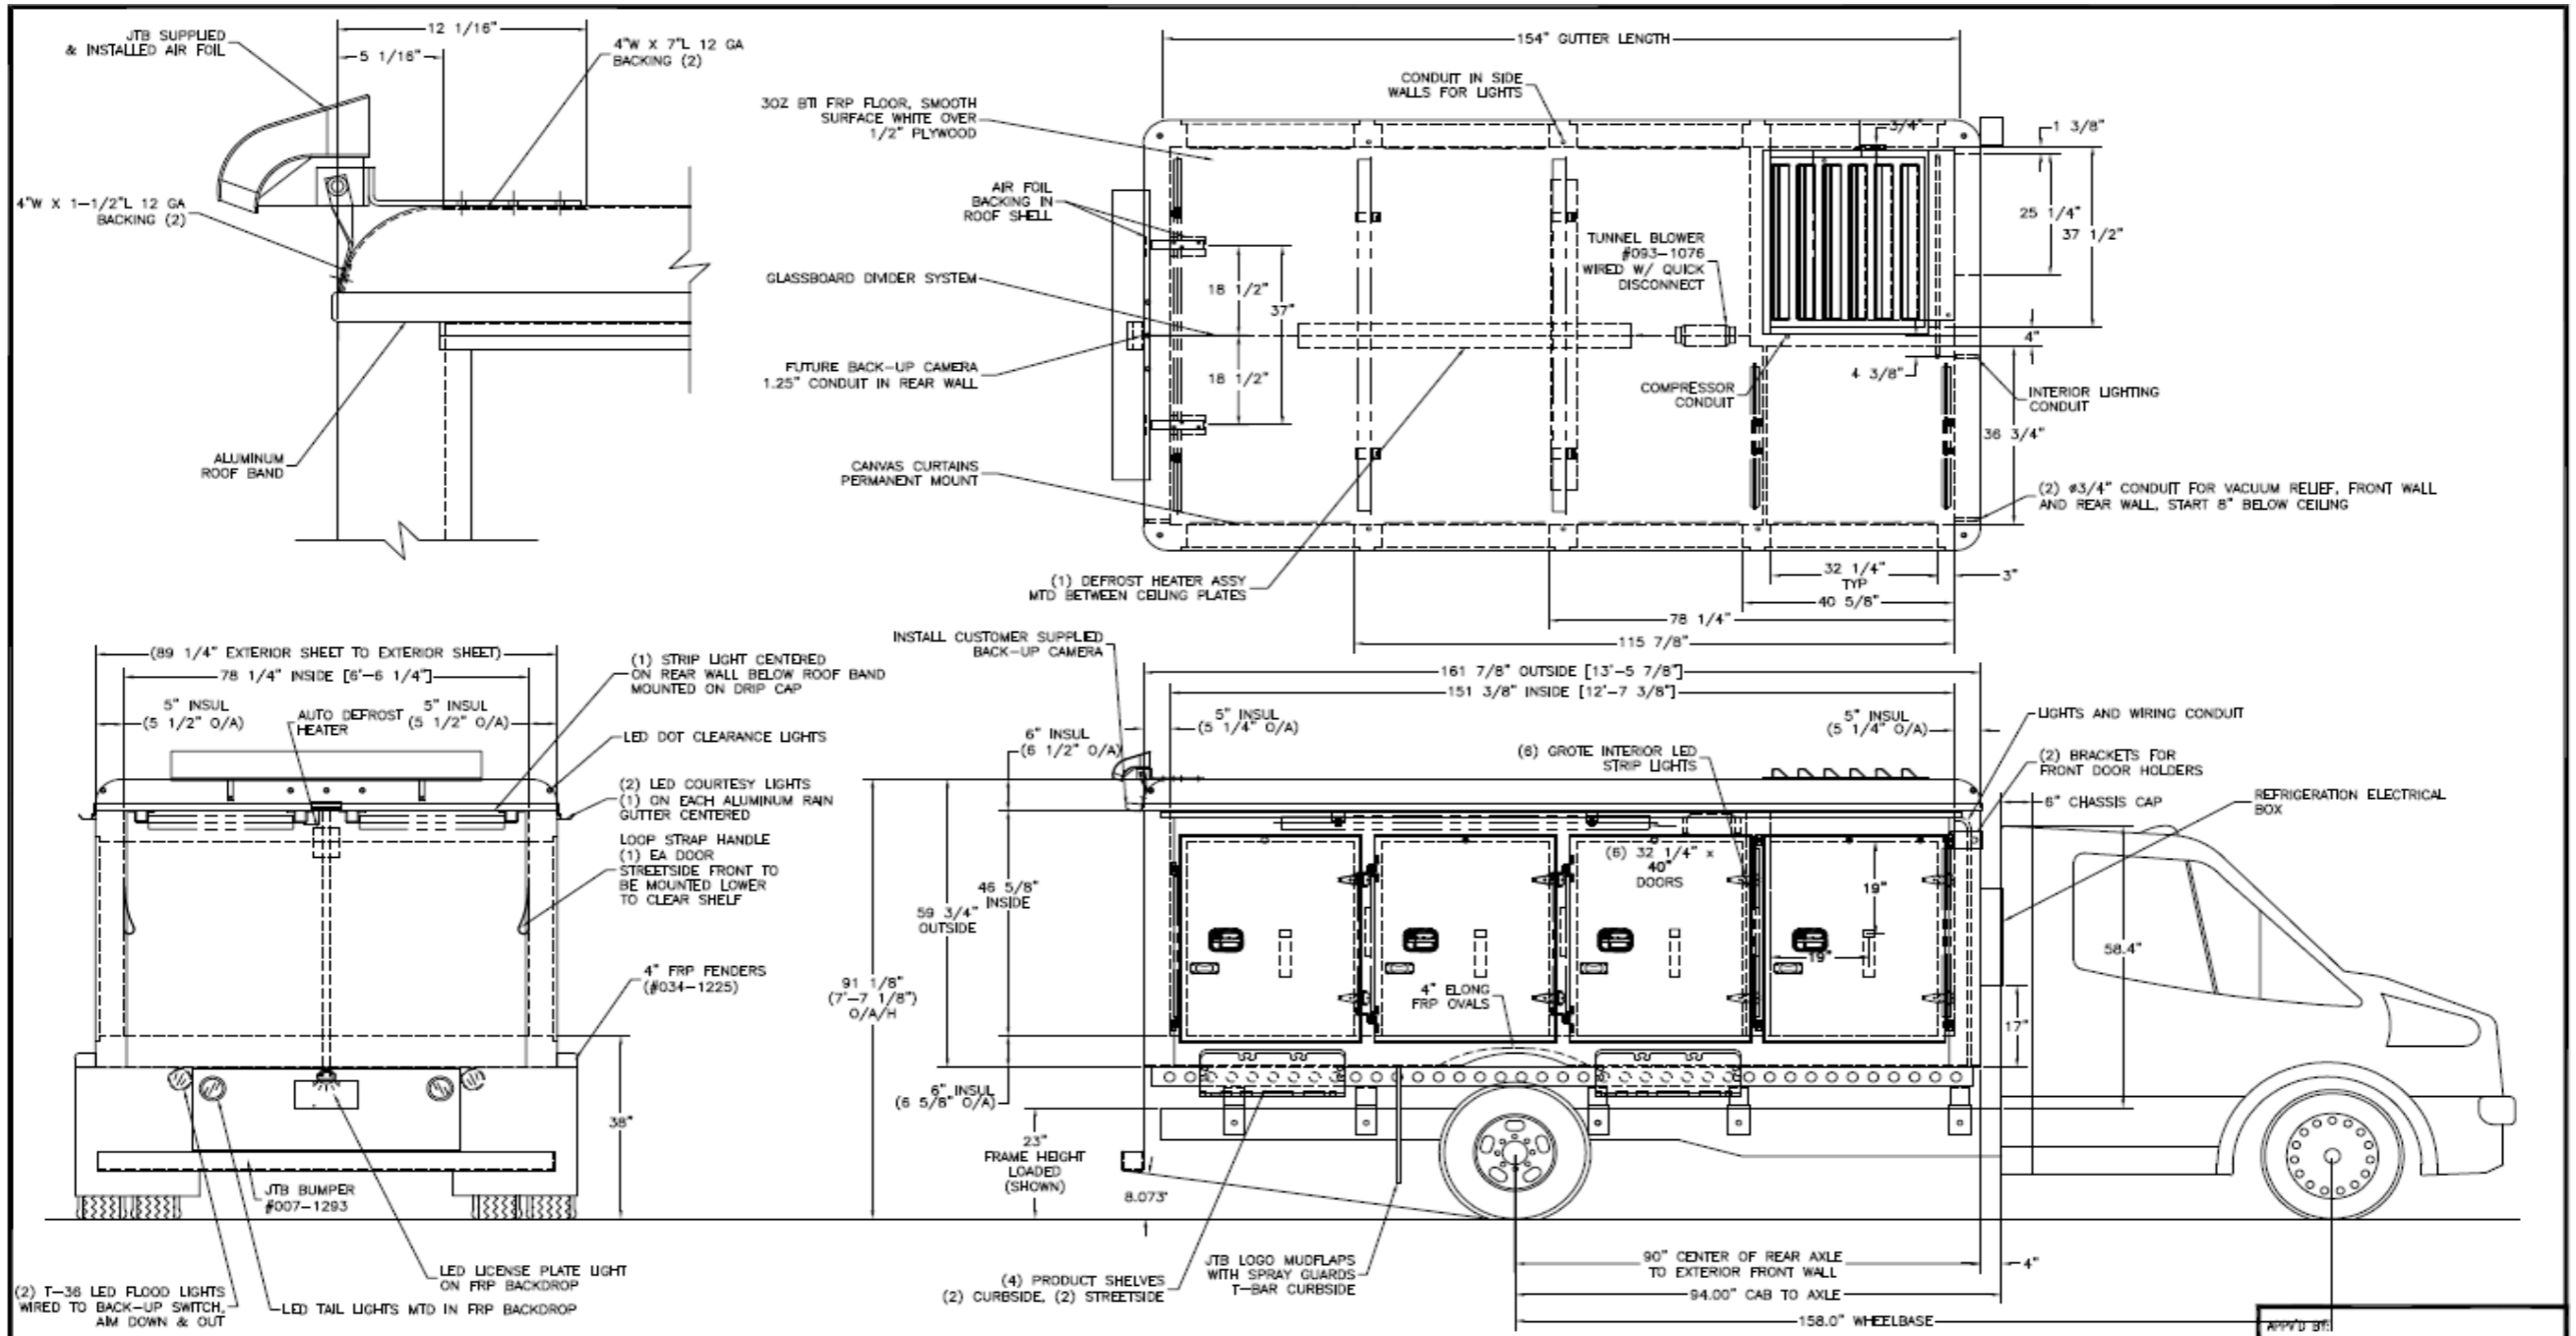

CHASSIS INFORMATION

CHASSIS YEAR: 2017	ENGINE: LP	CHASSIS COLOR: UNK
CHASSIS MAKE: FORD	TIRES: LT225/75R16E	BODY COLOR: DUPONT #817 WHITE
CHASSIS MODEL: E450	FAWR: 5000	HORIZONTAL MUFFLER & EXHAUST
FRAME WIDTH: 42	RAWR: 9600	CUSTOMER TO SUPPLY AND JTB TO RE-INSTALL BACKUP ALARM

42430-42473
(44) BODIES

BODY TYPE: AE D P230V1 13 GLT

SCALE: 1:30

DATE: 4/11/18

SCHWAN'S HOME SERVICE - A

QUOTE #: J1804

PRINT 1 of 2

DRAWN BY: DA

REV	CHG NO.	DATE	DESCRIPTION	INT.