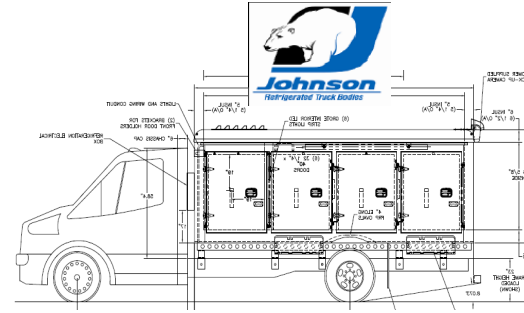

LOW TEMP INVENTORY AS OF

11/1/2024

X

Driving What's Right

Ryan Peters

Vice President | Sales

410-212-6434 (cell)

Ryan.Peters@Holman.com

VEHICLE NO	VIN	YEAR	MAKE	MODEL	Odometer	AUCTION CITY	STATE	AUCTION ZIP	STATUS	Last Known Body Installed
180119	1FDXE4FS8JDC18967	2018	FORD	E-450 CUTAWAY	143842	OSSEO	MN	55369	At Auction, Preparing	Cold Car
180123	1FDXE4FSXJDC18971	2018	FORD	E-450 CUTAWAY	104302	OSSEO	MN	55369	At Auction, Preparing	Cold Car
180147	1FDXE4FS2JDC18995	2018	FORD	E-450 CUTAWAY	75327	OSSEO	MN	55369	At Auction, Preparing	Cold Car
180221	1FDXE4FS5JDC24953	2018	FORD	E-450 CUTAWAY	143414	OSSEO	MN	55369	At Auction, Preparing	Cold Car
180366	1FDXE4FS4JDC33319	2018	FORD	E-450 CUTAWAY	103521	OSSEO	MN	55369	At Auction, Preparing	Cold Car
181023	1FDXE4FS6JDC33208	2018	FORD	E-450 CUTAWAY	115482	OSSEO	MN	55369	At Auction, Preparing	Johnson T
181025	1FDXE4FS4JDC33210	2018	FORD	E-450 CUTAWAY	130306	OSSEO	MN	55369	At Auction, Preparing	Johnson T
18017B	1FDXE4FS2JDC19676	2018	FORD	E-450 CUTAWAY	108826	OSSEO	MN	55369	At Auction, Preparing	Cold Car
180058	1FDXE4FS2JDC17488	2018	FORD	E-450 SUPER DUTY		OSSEO	MN	55369	Pending transportatoir	Cold Car
180060	1FDXE4FS0JDC18672	2018	FORD	E-450 SUPER DUTY		OSSEO	MN	55369	Pending transportatoir	Cold Car
180146	1FDXE4FS0JDC18994	2018	FORD	E-450 SUPER DUTY		OSSEO	MN	55369	Pending transportatoir	Cold Car
180159	1FDXE4FS9JDC19660	2018	FORD	E-450 SUPER DUTY		OSSEO	MN	55369	Pending transportatoir	Cold Car
180172	1FDXE4FS7JDC19673	2018	FORD	E-450 SUPER DUTY		OSSEO	MN	55369	Pending transportatoir	Cold Car
180176	1FDXE4FS4JDC19677	2018	FORD	E-450 SUPER DUTY		OSSEO	MN	55369	Pending transportatoir	Cold Car
180318	1FDXE4FS2JDC33271	2018	FORD	E-450 SUPER DUTY		OSSEO	MN	55369	Pending transportatoir	Cold Car
181024	1FDXE4FS8JDC33209	2018	FORD	E-450 SUPER DUTY		OSSEO	MN	55369	Pending transportatoir	Johnson T
190117	1FDXE4FS8KDC07808	2019	FORD	ECONOLINE	128497	HAM LAKE	MN	55304	Available for sale	Cold Car
190334	1FDUF5GY8KEE44169	2019	FORD	F-550 CHASSIS	138546	OSSEO	MN	55369	Available for sale	Cold Car
190366	1FDUF5GY0KEE44201	2019	FORD	F-550 CHASSIS	105191	OSSEO	MN	55369	Available for sale	Cold Car
190205	1FDXE4FS0KDC19323	2019	FORD	E-450 CUTAWAY	152069	OSSEO	MN	55369	At Auction, Preparing	Cold Car
190207	1FDXE4FS4KDC19325	2019	FORD	E-450 CUTAWAY	150570	OSSEO	MN	55369	At Auction, Preparing	Cold Car
190213	1FDXE4FSXKDC19331	2019	FORD	E-450 CUTAWAY	63903	OSSEO	MN	55369	At Auction, Preparing	Cold Car
190221	1FDXE4FS4KDC19339	2019	FORD	E-450 CUTAWAY	86857	OSSEO	MN	55369	At Auction, Preparing	Cold Car
190384	1FDUF5GY8KEE44219	2019	FORD	F-550 CHASSIS	83951	OSSEO	MN	55369	At Auction, Preparing	Cold Car
190410	1FDUF5GY9KEE44245	2019	FORD	F-550 CHASSIS	83477	OSSEO	MN	55369	At Auction, Preparing	Cold Car
190432	1FDUF5GY8KEE44267	2019	FORD	F-550 CHASSIS	98248	OSSEO	MN	55369	At Auction, Preparing	Cold Car
190654	1FDXE4FS7KDC57714	2019	FORD	E-450 CUTAWAY	80032	OSSEO	MN	55369	At Auction, Preparing	Cold Car
19069G	1FDXE4FS1KDC57756	2019	FORD	E-450 CUTAWAY	43413	OSSEO	MN	55369	At Auction, Preparing	Cold Car