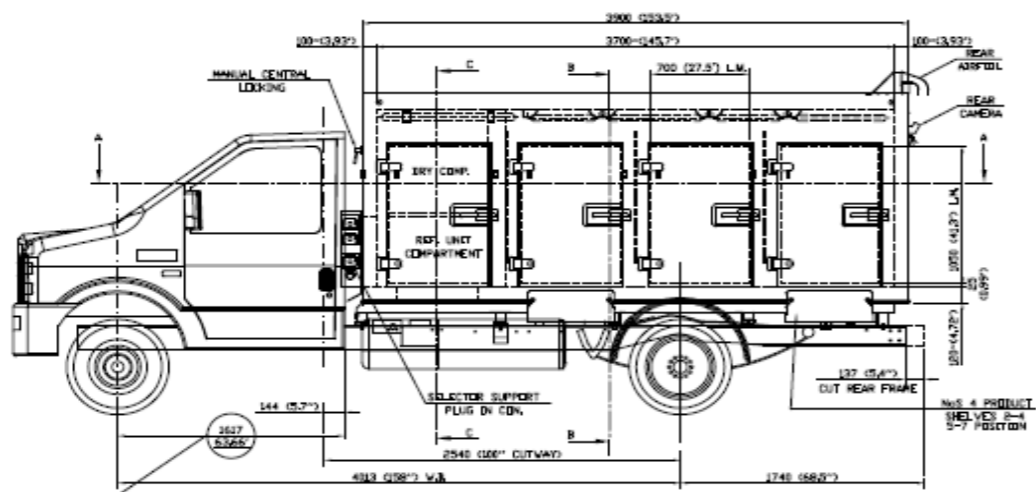

Vendor	Location	Body OEM Number	Count
Valero	Delmont, PA	Cold Car	22
Knapheide	Taylor, MO	Cold Car	21

DIMENSION TO BE CHECKED DEPENDING ON BACK OF CAB DIMENSION/TYPER

	UFFICIO TECNICO	Denominazione
	<b>REFRIGERATED BODY</b> 3900x2180x1600h FOR CHASSIS CAB FORD E450 W. 4013 (INC 158) CUTAWAY	