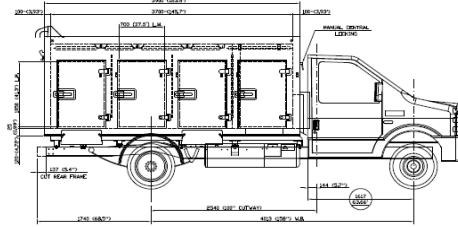

LOW TEMP INVENTORY AS OF

11/1/2024

X

Driving What's Right

Ryan Peters

Vice President | Sales

410-212-6434 (cell)

Ryan.Peters@Holman.com

VEHICLE NO	VIN	YEAR	MAKE	MODEL	Odometer	AUCTION CITY	STATE	AUCTION ZIP	STATUS	Last Known Body Installed
210449	1FDXE4FN2NDC39426	2022	FORD	E-450 CUTAWAY	13	MORTON	IL	61550	At Auction, Preparing	Cold Car
210450	1FDXE4FN4NDC39427	2022	FORD	E-450 CUTAWAY	17	MORTON	IL	61550	At Auction, Preparing	Cold Car
210451	1FDXE4FN6NDC39428	2022	FORD	E-450 CUTAWAY	13	MORTON	IL	61550	At Auction, Preparing	Cold Car
210452	1FDXE4FN8NDC39429	2022	FORD	E-450 CUTAWAY	12	MORTON	IL	61550	At Auction, Preparing	Cold Car
210453	1FDXE4FN4NDC39430	2022	FORD	E-450 CUTAWAY	13	MORTON	IL	61550	At Auction, Preparing	Cold Car
210454	1FDXE4FN6NDC39431	2022	FORD	E-450 CUTAWAY	14	MORTON	IL	61550	At Auction, Preparing	Cold Car
210455	1FDXE4FN8NDC39432	2022	FORD	E-450 CUTAWAY	19	MORTON	IL	61550	At Auction, Preparing	Cold Car
210457	1FDXE4FN1NDC39434	2022	FORD	E-450 CUTAWAY	13	MORTON	IL	61550	At Auction, Preparing	Cold Car
174198	1FDXE4FS6HDC72214	2017	FORD	E-450 CUTAWAY	149388	JEFFERSONV	IN	47130	Available for sale	Cold Car
170309	54DC4W1C4HS806528	2017	ISUZU	NPR HD GAS REG	143676	JEFFERSONV	IN	47130	At Auction, Preparing	Cold Car
174216	1FDXE4FS8HDC72232	2017	FORD	E-450 CUTAWAY	197114	JEFFERSONV	IN	47130	At Auction, Preparing	Cold Car
170383	54DC4W1C6HS807891	2017	ISUZU	NPR-HD		FORT WAYNE	IN	46818	Pending transportatoir	Cold Car
174106	1FDXE4FS6HDC69068	2017	FORD	E-450 SUPER DUTY		FORT WAYNE	IN	46818	Pending transportatoir	Cold Car
174167	1FDXE4FS4HDC69117	2017	FORD	E-450 SUPER DUTY		FORT WAYNE	IN	46818	Pending transportatoir	Cold Car
174175	1FDXE4FS9HDC72191	2017	FORD	E-450 SUPER DUTY		JEFFERSONV	IN	47130	Pending transportatoir	Cold Car
174223	1FDXE4FS0HDC72239	2017	FORD	E-450 SUPER DUTY		JEFFERSONV	IN	47130	Pending transportatoir	Cold Car
17040C	54DC4W1C4HS808022	2017	ISUZU	NPR-HD		JEFFERSONV	IN	47130	Pending transportatoir	Cold Car
180110	1FDXE4FS7JDC18958	2018	FORD	E-450 CUTAWAY	151458	JEFFERSONV	IN	47130	Available for sale	Cold Car
180003	1FDXE4FS4JDC17461	2018	FORD	E-450 CUTAWAY	169287	JEFFERSONV	IN	47130	Available for sale	Cold Car
180186	1FDXE4FS7JDC19687	2018	FORD	E-450 CUTAWAY	105991	JEFFERSONV	IN	47130	Available for sale	Cold Car
180243	1FDXE4FS4JDC24975	2018	FORD	E-450 CUTAWAY	173452	JEFFERSONV	IN	47130	Available for sale	Cold Car
18000D	1FDXE4FS8JDC17463	2018	FORD	E-450 CUTAWAY	158436	JEFFERSONV	IN	47130	Available for sale	Cold Car
180065	1FDXE4FS1JDC24917	2018	FORD	E-SERIES CUTAWAY	145293	FORT WAYNE	IN	46818	Available for sale	Cold Car
180064	1FDXE4FSXJDC24916	2018	FORD	E-SERIES CUTAWAY	140602	FORT WAYNE	IN	46818	Available for sale	Cold Car
181010	1FDXE4FS3JDC33196	2018	FORD	E-SERIES CUTAWAY	180790	FORT WAYNE	IN	46818	At Auction, Preparing	Cold Car
180032	1FDXE4FS3JDC17483	2018	FORD	E-450 SUPER DUTY		FORT WAYNE	IN	46818	Pending transportatoir	Cold Car
180166	1FDXE4FS1JDC19667	2018	FORD	E-450 SUPER DUTY		JEFFERSONV	IN	47130	Pending transportatoir	Cold Car
180254	1FDXE4FS9JDC24986	2018	FORD	E-450 SUPER DUTY		JEFFERSONV	IN	47130	Pending transportatoir	Cold Car