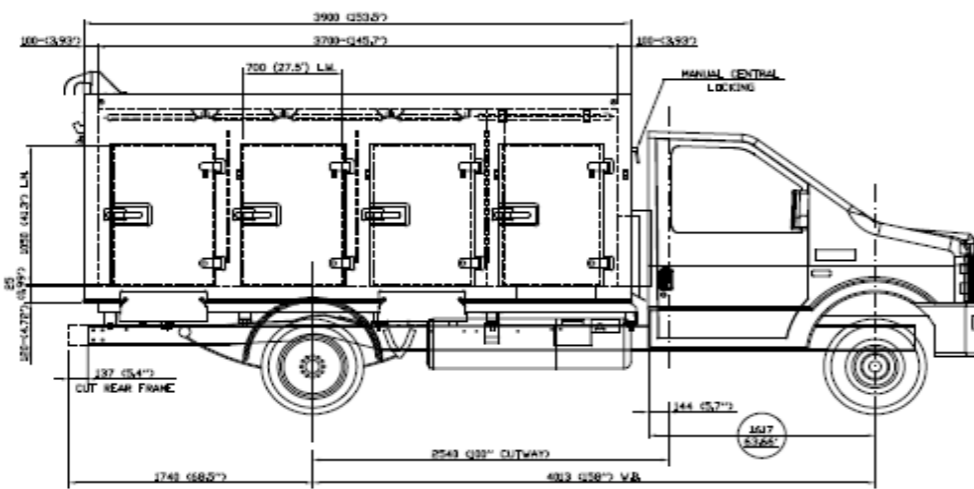

Vendor	Location	Body OEM Number	Count
Valero	Delmont, PA	Cold Car	22
Knapheide	Taylor, MO	Cold Car	21

DIMENSION TO BE CHECKED DEPENDING ON BACK OF CAB DIMENSION/TYPER

	UFFICIO TECNICO	Denominazione
	<b>REFRIGERATED BODY</b> 3900x2180x1600h FOR CHASSIS CAB FORD E450 W. 4013 (INC 158) CUTAWAY	