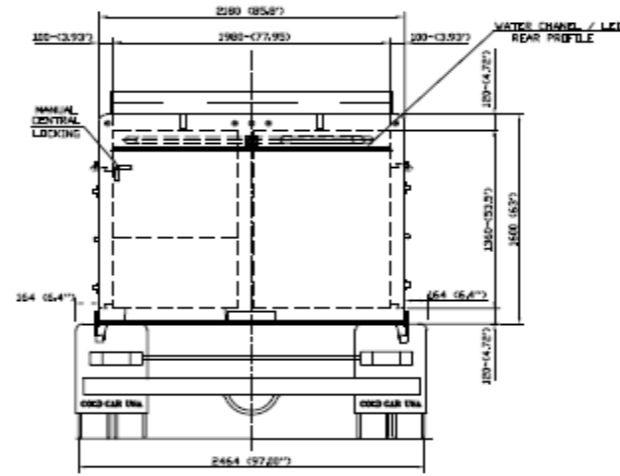

Vendor	Location	Body OEM Number	Count
Valero	Delmont, PA	Cold Car	22
Knapheide	Taylor, MO	Cold Car	21

DIMENSION TO BE CHECKED DEPENDING ON BACK OF CAB DIMENSION/TYPER

	UFFICIO TECNICO	Denominazione
	<b>REFRIGERATED BODY</b> 3900x2180x1600h FOR CHASSIS CAB FORD E450 W. 4013 (INC 158) CUTAWAY	